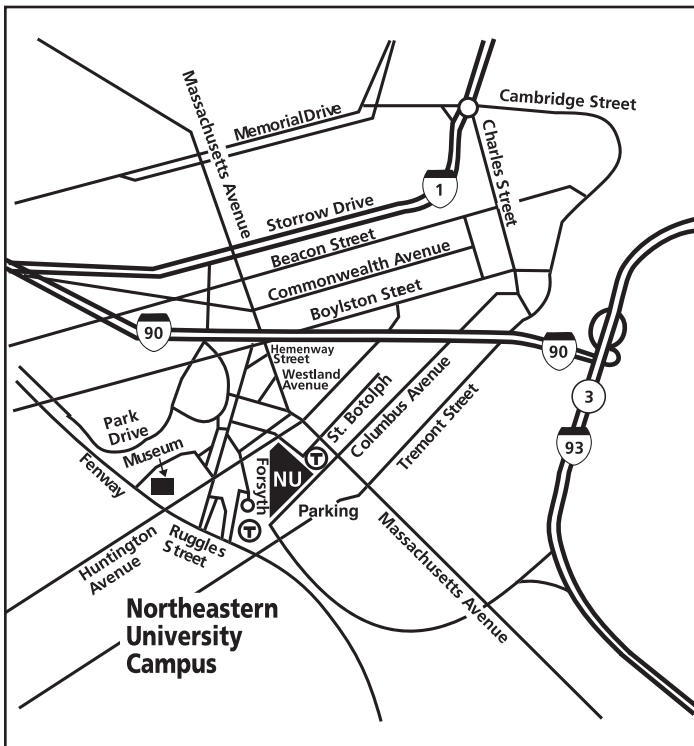

Main Boston Campus

360 Huntington Avenue

Directions

From North (Rte. I-93 or Rte. 1): Take Storrow Drive exit and proceed to the Fenway exit. Follow signs for Boylston St. inbound and bear right onto Westland Ave. Turn right onto Massachusetts Avenue, proceed to 3rd light, and turn right on Columbus Avenue. Renaissance Parking Garage is at 835 Columbus Avenue.

From South (Rte. 3, Southeast Expressway): Take Exit 18 (Mass. Ave.), and proceed onto Melnea Cass Boulevard. Continue for approx. 2 miles and turn left onto Columbus Ave. The Renaissance Parking Garage is at 835 Columbus Avenue.

From West (Rte. 9): Proceed east on Rte. 9; it will become Huntington Avenue. Turn right onto Ruggles Street. At 3rd traffic light, turn left onto Tremont Street. At the 2nd set of lights, turn left onto Melnea Cass Boulevard. Turn left onto Columbus Avenue. The Renaissance Parking Garage is at 835 Columbus Avenue.

Downtown Boston Campus

89 Broad Street

Directions

Take the MBTA to State Street. Exit at Old State House. Walk down State Street, cross Congress Street to Broad Street. Take right on Broad Street to 89 Broad Street.