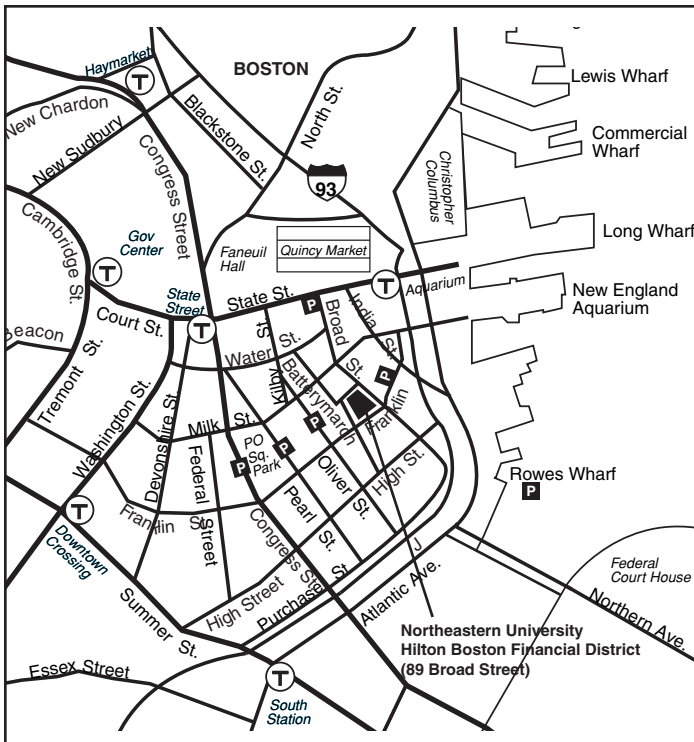

Main Boston Campus

360 Huntington Avenue

Directions

From North (Rte. I-93 or Rte. 1): Take Storrow Drive exit and proceed to the Fenway exit. Follow signs for Boylston St. inbound and bear right onto Westland Ave. Turn right onto Massachusetts Avenue, proceed to 3rd light, and turn right on Columbus Avenue. Renaissance Parking Garage is at 835 Columbus Avenue.

From South (Rte. 3, Southeast Expressway): Take Exit 18 (Mass. Ave.), and proceed onto Melnea Cass Boulevard. Continue for approx. 2 miles and turn left onto Columbus Ave. The Renaissance Parking Garage is at 835 Columbus Avenue.

From West (Rte. 9): Proceed east on Rte. 9; it will become Huntington Avenue. Turn right onto Ruggles Street. At 3rd traffic light, turn left onto Tremont Street. At the 2nd set of lights, turn left onto Melnea Cass Boulevard. Turn left onto Columbus Avenue. The Renaissance Parking Garage is at 835 Columbus Avenue.

Downtown Boston Campus

89 Broad Street

Directions

Take the MBTA to State Street. Exit at Old State House. Walk down State Street, cross Congress Street to Broad Street. Take right on Broad Street to 89 Broad Street.