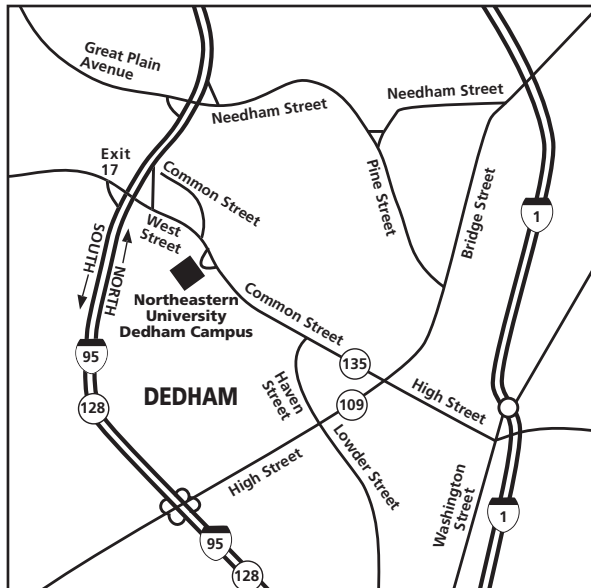

Dedham Campus

370 Common Street

Directions

Going South on Rte. 128, take Rte. 135, Exit #17. Turn right at end of ramp and follow Common St. to campus on the right.
Going North on Rte. 128, take Rte. 135, Exit #17. Turn left at end of ramp and follow Common St. to campus.