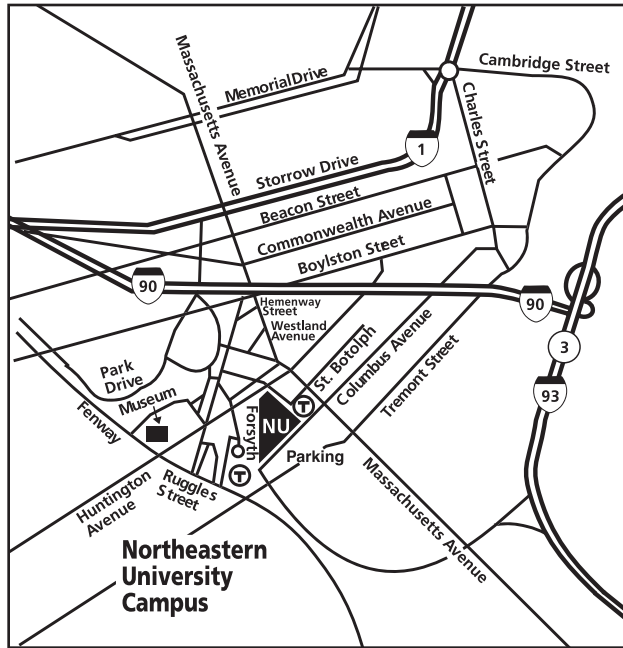

## Directions

**From North (Rte. I-93 or Rte. 1):** Take Storrow Drive exit and proceed to the Fenway exit. Follow signs for Boylston St. inbound and bear right onto Westland Ave. Turn right onto Massachusetts Avenue, proceed to 3rd light, and turn right on Columbus Avenue. Renaissance Parking Garage is at 835 Columbus Avenue.

**From South (Rte. 3, Southeast Expressway):** Take Exit 18 (Mass. Ave.), and proceed onto Melnea Cass Boulevard. Continue for approx. 2 miles and turn left onto Columbus Ave. The Renaissance Parking Garage is at 835 Columbus Avenue.

## Directions

Take the MBTA to State Street. Exit at Old State House. Walk down State St., cross Congress St. to Broad St. Take right on Broad St. to 89 Broad St.

---

## Directions

Going South on Rte. 128, take Rte. 135, Exit #17. Turn right at end of ramp and follow Common St. to campus on the right.  
Going North on Rte. 128, take Rte. 135, Exit #17. Turn left at end of ramp and follow Common St. to campus.