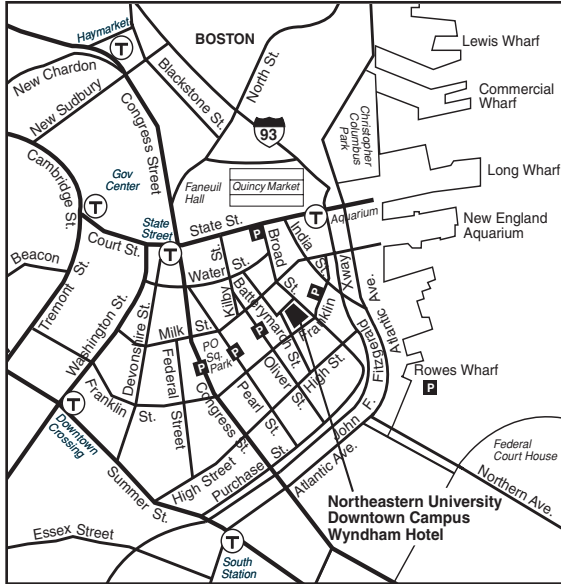

## Directions

**From North (Rte. I-93 or Rte. 1):** Take Storrow Drive exit and proceed to the Fenway exit. Follow signs for Boylston St. inbound and bear right onto Westland Ave. Turn right onto Massachusetts Avenue, proceed to 3rd light, and turn right on Columbus Avenue. Renaissance Parking Garage is at 835 Columbus Avenue.

# Burlington Campus

145 South Bedford Street

## Directions

**From 128 North or South,** take Exit 33A and follow to South Bedford Street. Take right at lights and go 3/10ths mile to university entrance on your left.

## Directions

Take the MBTA to State Street. Exit at Old State House. Walk down State St., cross Congress St. to Broad St. Take right on Broad St. to 89 Broad St.

---